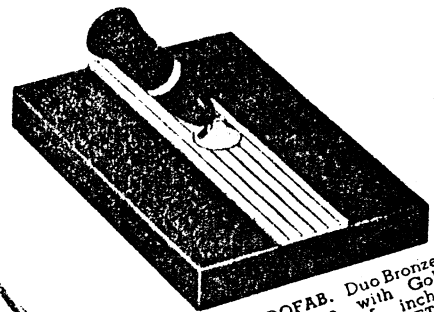

N238 DOFAB. Duo Bronze metal base with Gold trim. 3/4 x 5 inches. With Brown LIFETIME pen $12.50.